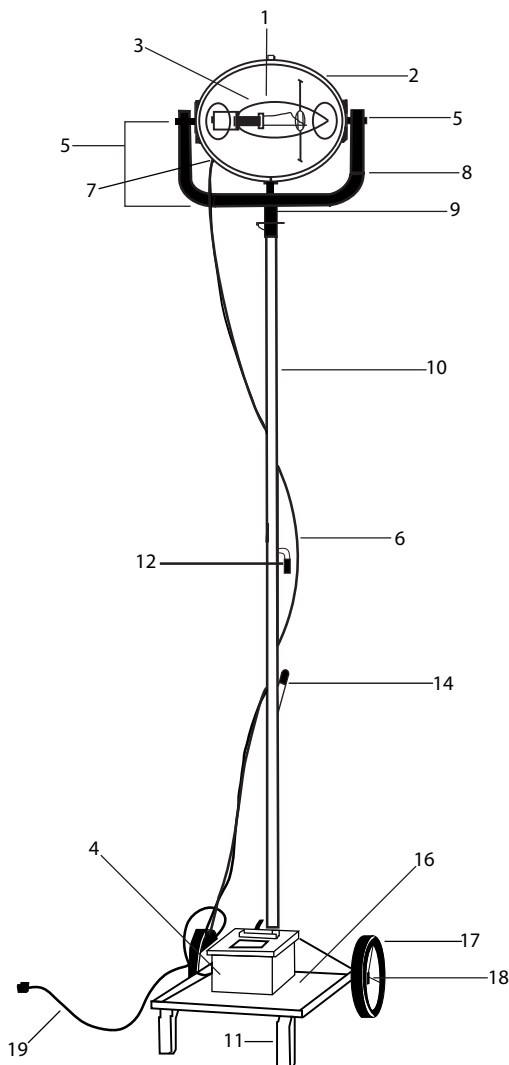

# 5309 Parts Breakdown

 [sales@cepnw.com](mailto:sales@cepnw.com)

 fax 925-828-3416

	Description	Part No.
1	1000 Watt Metal Halide Bulb	5910
2	1000 Watt Metal Halide Head	LH1000MH
3	Lens with Gasket	9509E
4	Single Ballast Box Assembly	462
5	T-Handle	5011 T LOCK
6	3-Pin Connector Cord	CONX11
7	3-Pin Receptacle	CONXREC3
8	Yoke	5011 FRAME
9	Adaptor	ADAPT5309
10	Mast Assembly	574-1M
11	Cart Assembly with Wheels & Tray	574-1S
12	L Bolt with Black Cap	BOL516183
13	Ballast & Capacitor (not shown)	BAL120MH
14	Black Handle Grip	GRIP2
15	Complete Elipical Head Assembly	5010
16	Cart Tray	SM SMALL TRAY
17	10" Wheels	WHEELPL
18	Axle Cap	AXEL CAP
19	Power Cord	15367